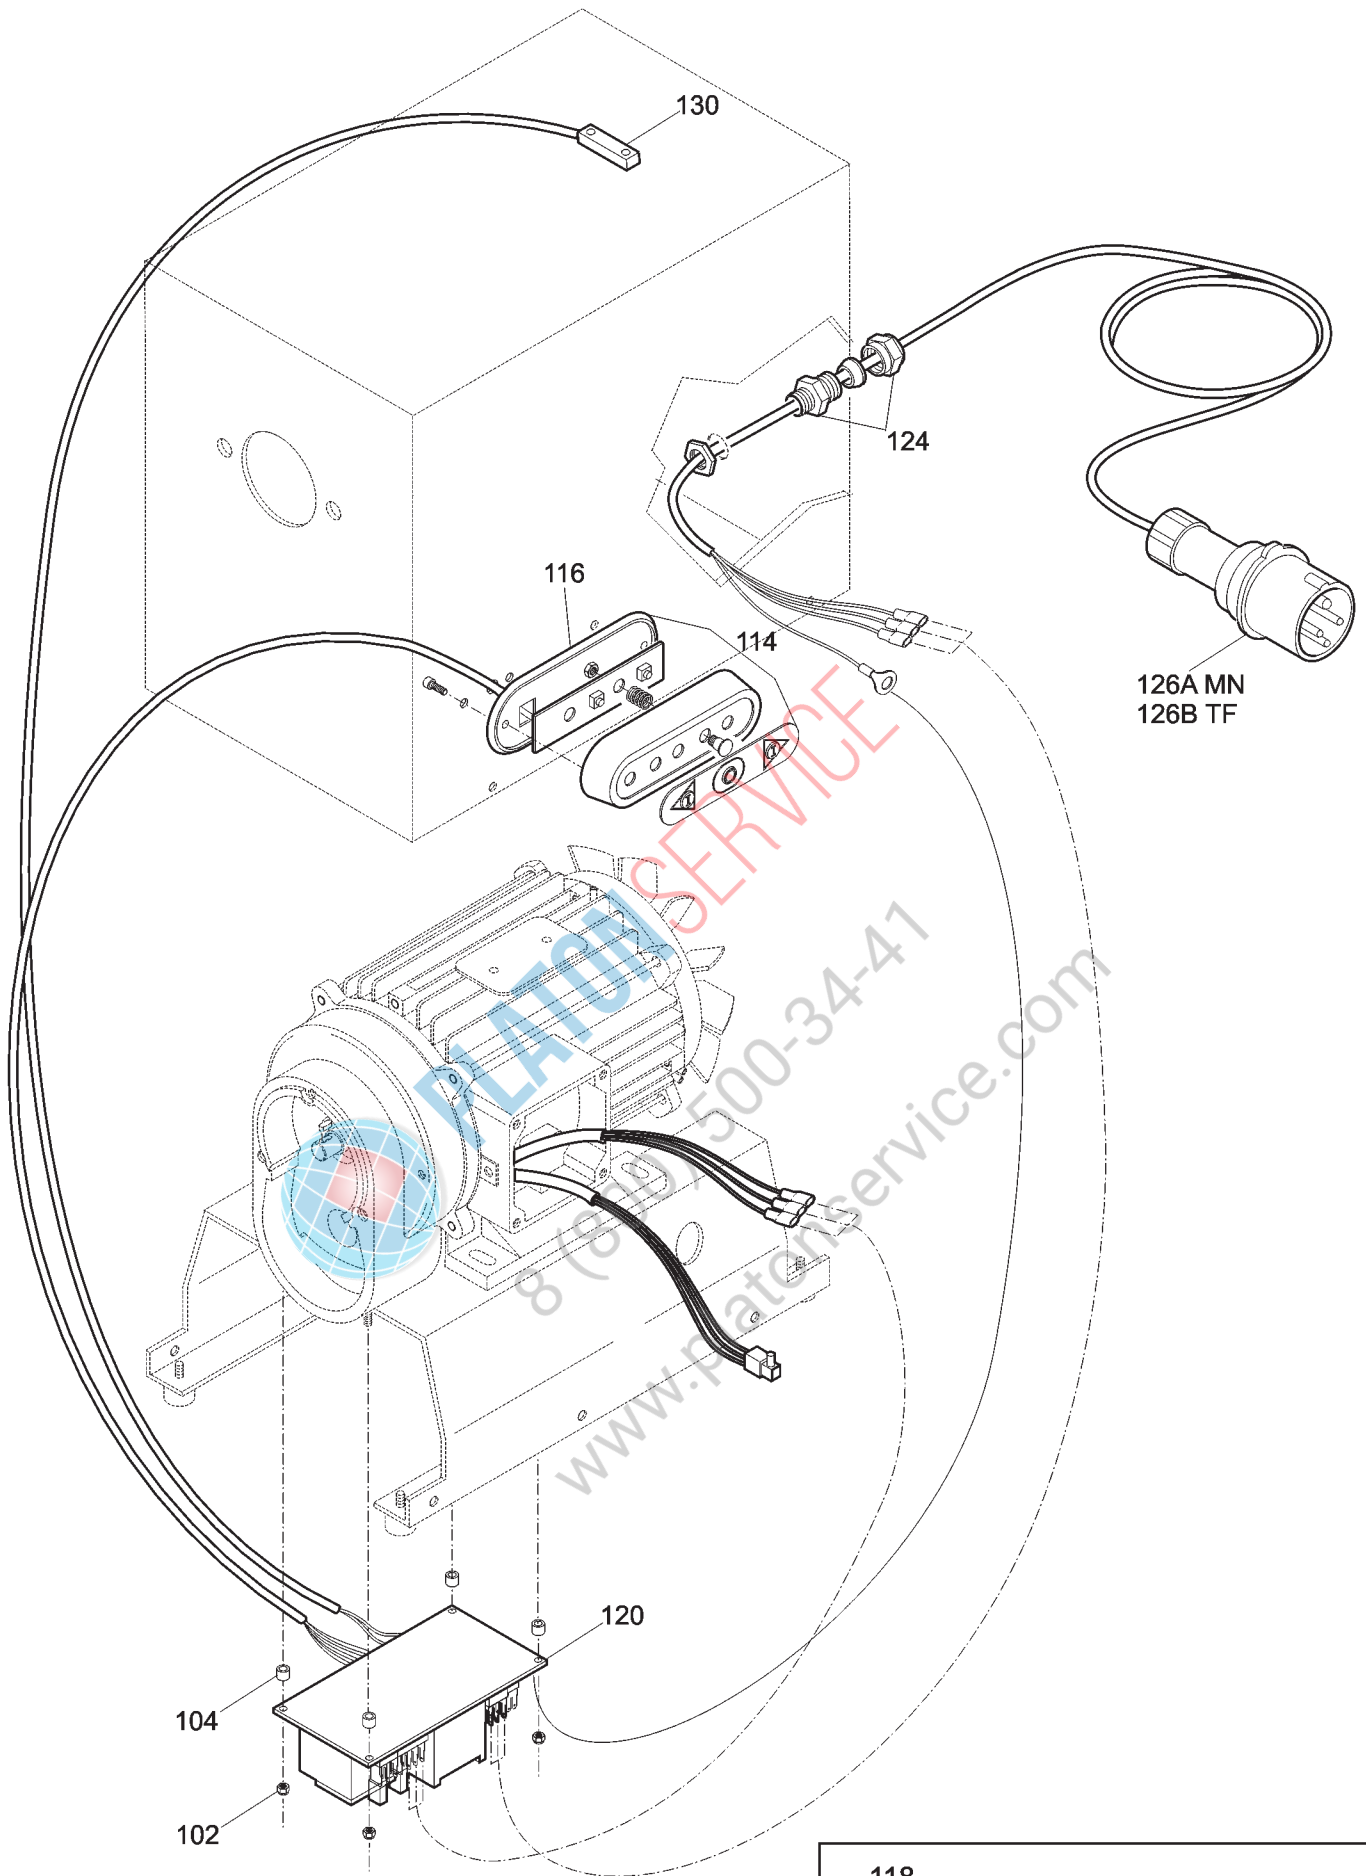

WWW.MOTORSERVICE.COM
 (800) 504-4150
 MOTOR SERVICE

Tabelle1

02	S/S RING FOR MINCER TC 32	LF2033103
03	SPACER FOR 1/2 UNGER HEAD TC32	LF15332DDX
07 A	WORM PIN FOR MINCER TC 32	LF2033013
07 B	UNGER WORM PIN FOR TC 32	LF2033202
08	SCHNECKE TC 32	LF2032912
10 A	S/S OPENING TC 32 DLLS/CHCG	LF2032901
10 B	S/S HEAD UNGER for TC 32	LF2032903
12	TRICHTER TC 32 PX QUADRO CE	LF2032715
15	DICTUNGSRING	LF1232611
16	PUSHER SQUARE L.180 D.48 FOR TC 22	LF2035862
24	S/S SHAFT FOR TC32	LF2032621
25	DICHTUNGSRING HALS TC 22-32	LF1232608
30	GEAR BOX COVER	LF2032630
32	BALL BEARING 7204-B	LF1133001
38	NUT SPEC.M10 IX TC22-32	LF2032609
42	BALL BEARING 6004 Z	LF1132001
44	GEAR SET FOR MINCER TC 22-32	LF2032608
50	BRONZE BUSH TC 32	LF2033007
52A	MOTORE TC/32P 230/50 Hz GREZZO 2 HP	LF18G32902
52B	MOTORE TC/32CH 400/50HZ GREZZO 2.7	LF18G32901
53	GASKET FOR MINCER TC22-32	LF1232605
56	RING 1530-7	LF1260001
58	STAINLESS STEEL BODY TC22-32	LF2032710
60	BASE - INOX TC22/32	LF2032702
80	BASE COVER TC22-32	LF2032703
85	MAGNET M634	LF1039710
114	SCHALTERPANEL TAGLIORETTI	LF1033021
118	ROTARY SWITCH FOR TC/IP	LF1033001
120	ELEKTRONISCHE KARTE TAGLIORETT	LF1033020
126A	CEE PLUG 2P+T	LF1010015
126B	PLUG CEE 3P + T	LF1010014
130	MAGNETIC CONTACTOR	LF1010005